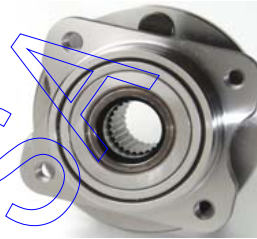

513122

(MC3122) VOYAGUER, CARAVAN, TOWN & COUNTRY 96-00 4X4 DEL. 5 BIRLOS RIN 14"