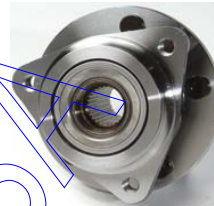

MAZAS DE RUEDA AMB

FORD

513202

(MF3202C) CROWN VICTORIA, GRAND MARQUIS, LINCOLN TOWN CAR 97-02 DEL. ABS 5 BIRLOS

515000

(MF5000) AEROSTAR 4X4 90-97 DEL. 5 BIRLOS

515003

(MF5003C) VILLAGUER 97-02, MOUNTAINNER 97-01 4X4 EXPLORER 95-01 4X4; RANGER 03-05 4X4; DEL. ABS 5 BIRLOS