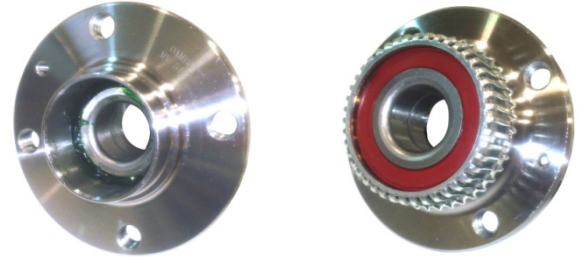

MV-8477

MAZA TRASERA DERBY 01-09, LUPO 98-06 4 ROSCAS